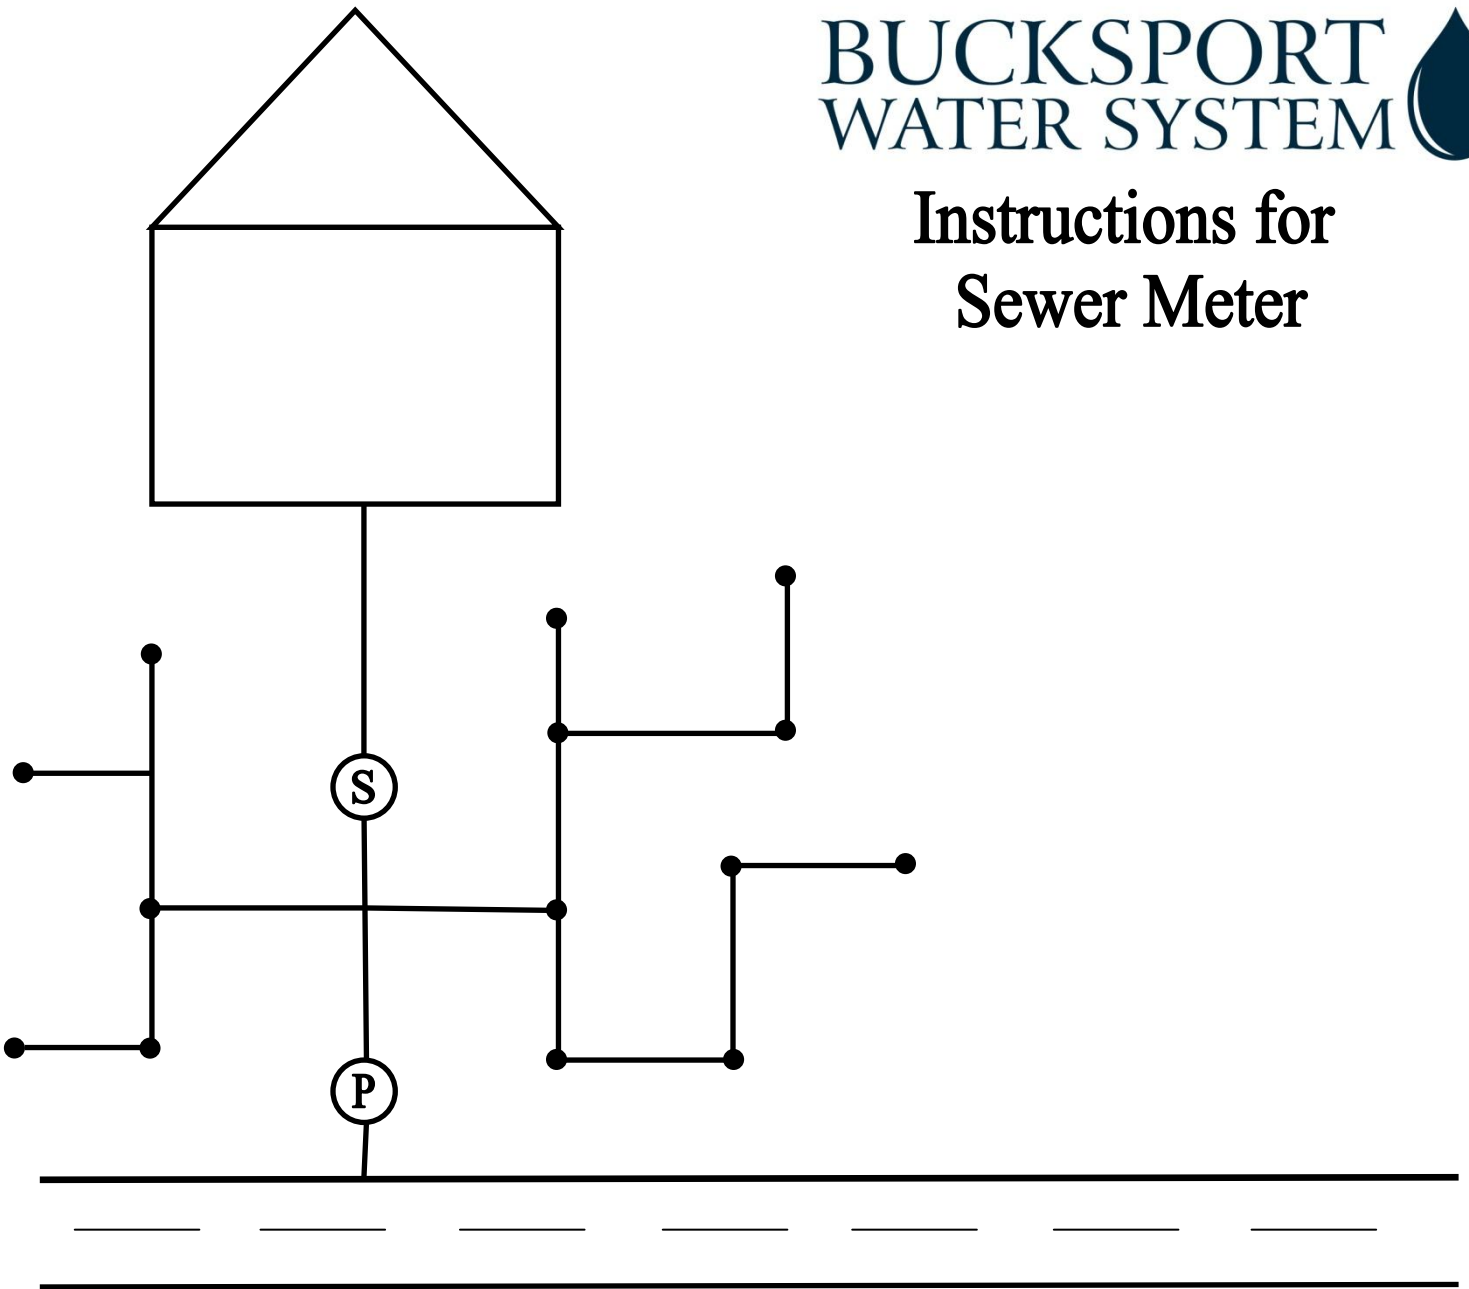

Instructions for Sewer Meter

P- Primary water meter: measures all water

S- Sewer meter: measures water that goes inside the home

**Only water billed from GSWSA for sewer*

Call 843-248-3195 for inspection once meter is installed